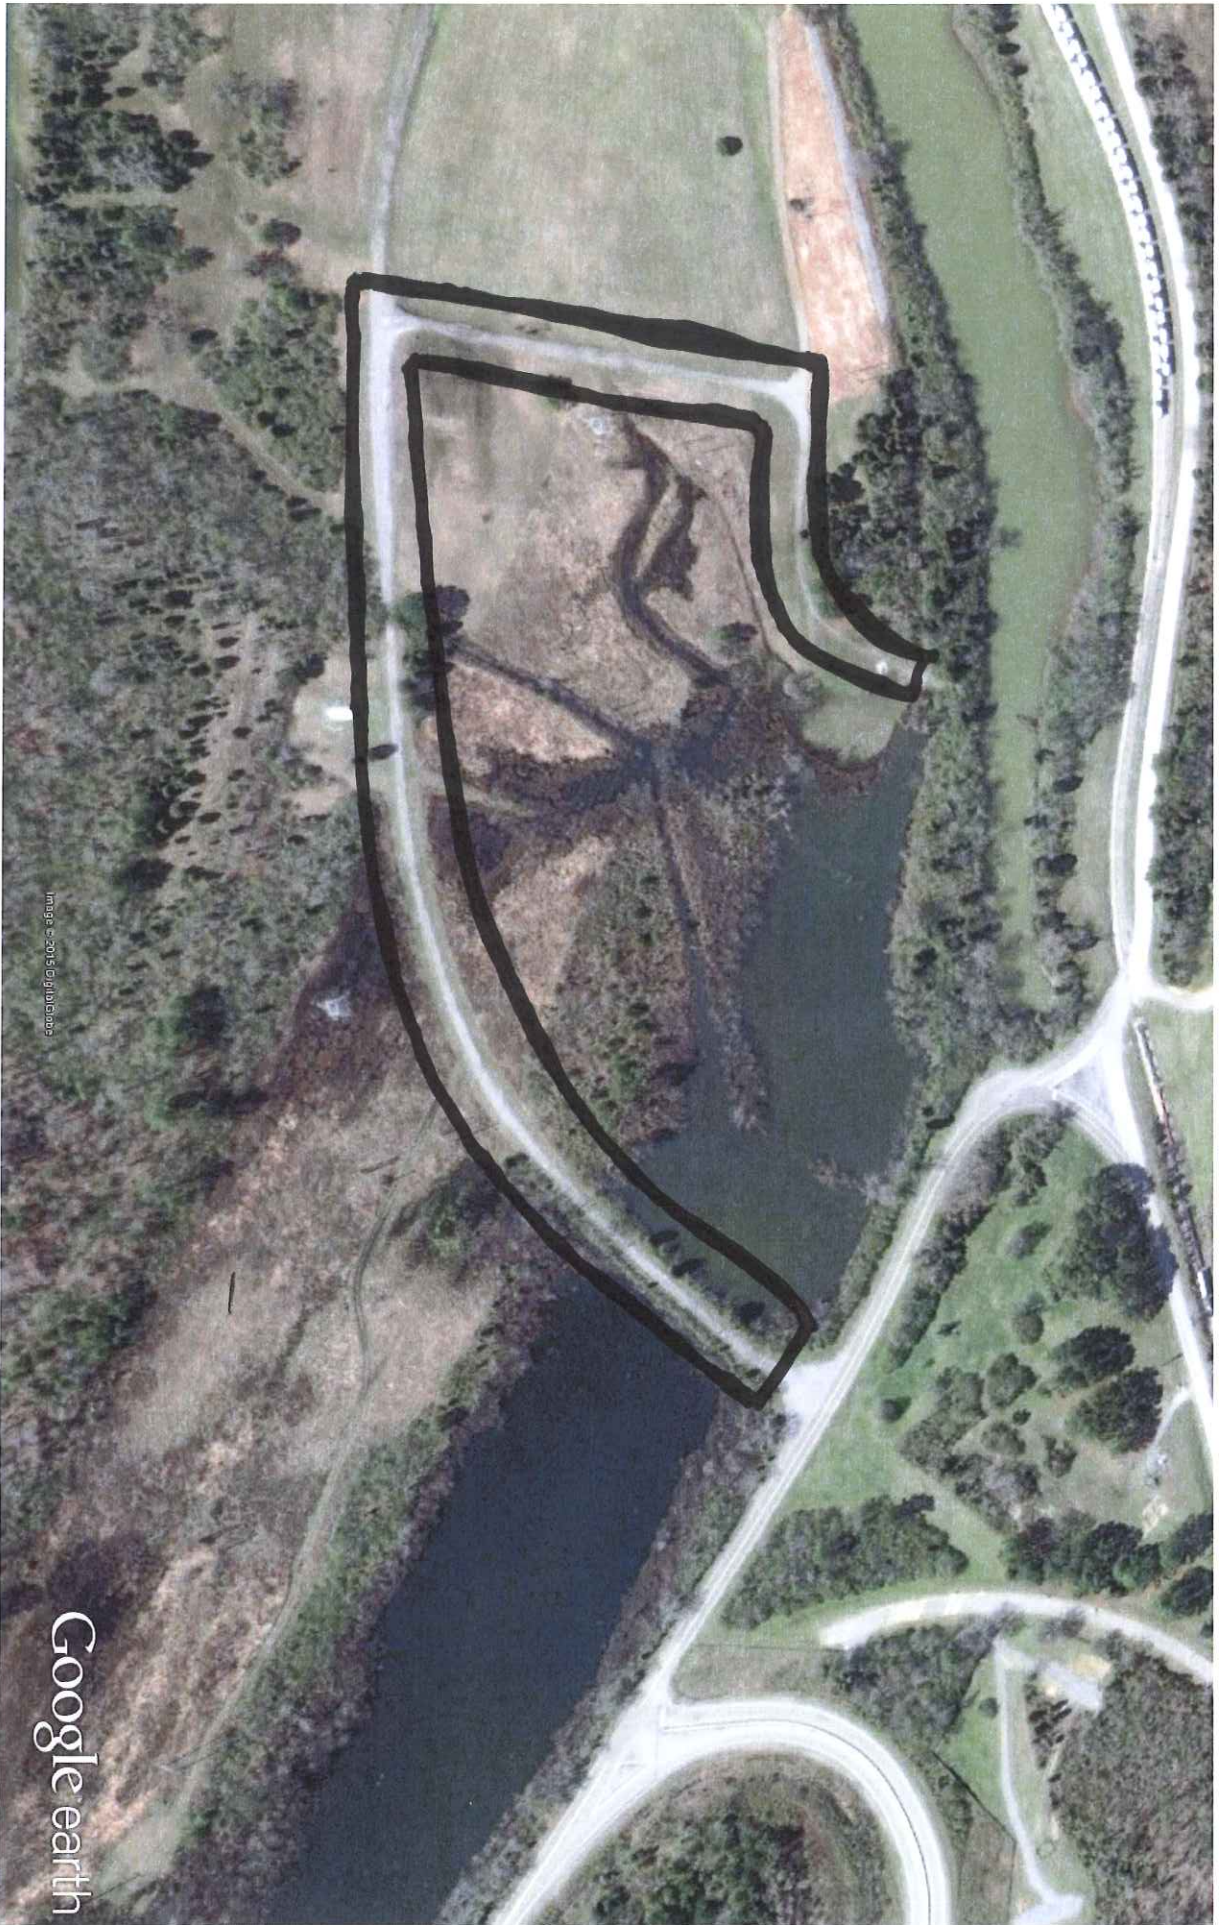

Google earth

miles  
km

Google earth

NEW GREENWAY ADDITION  
FOR WILDLIFE OBSERVATION  
OFEN MID APRIL

Google earth

Google earth

feet  
meters

1000

400

NEW GREENWAY ADDITION  
FOR WILDLIFE OBSERVATION  
OPEN MID APRIL