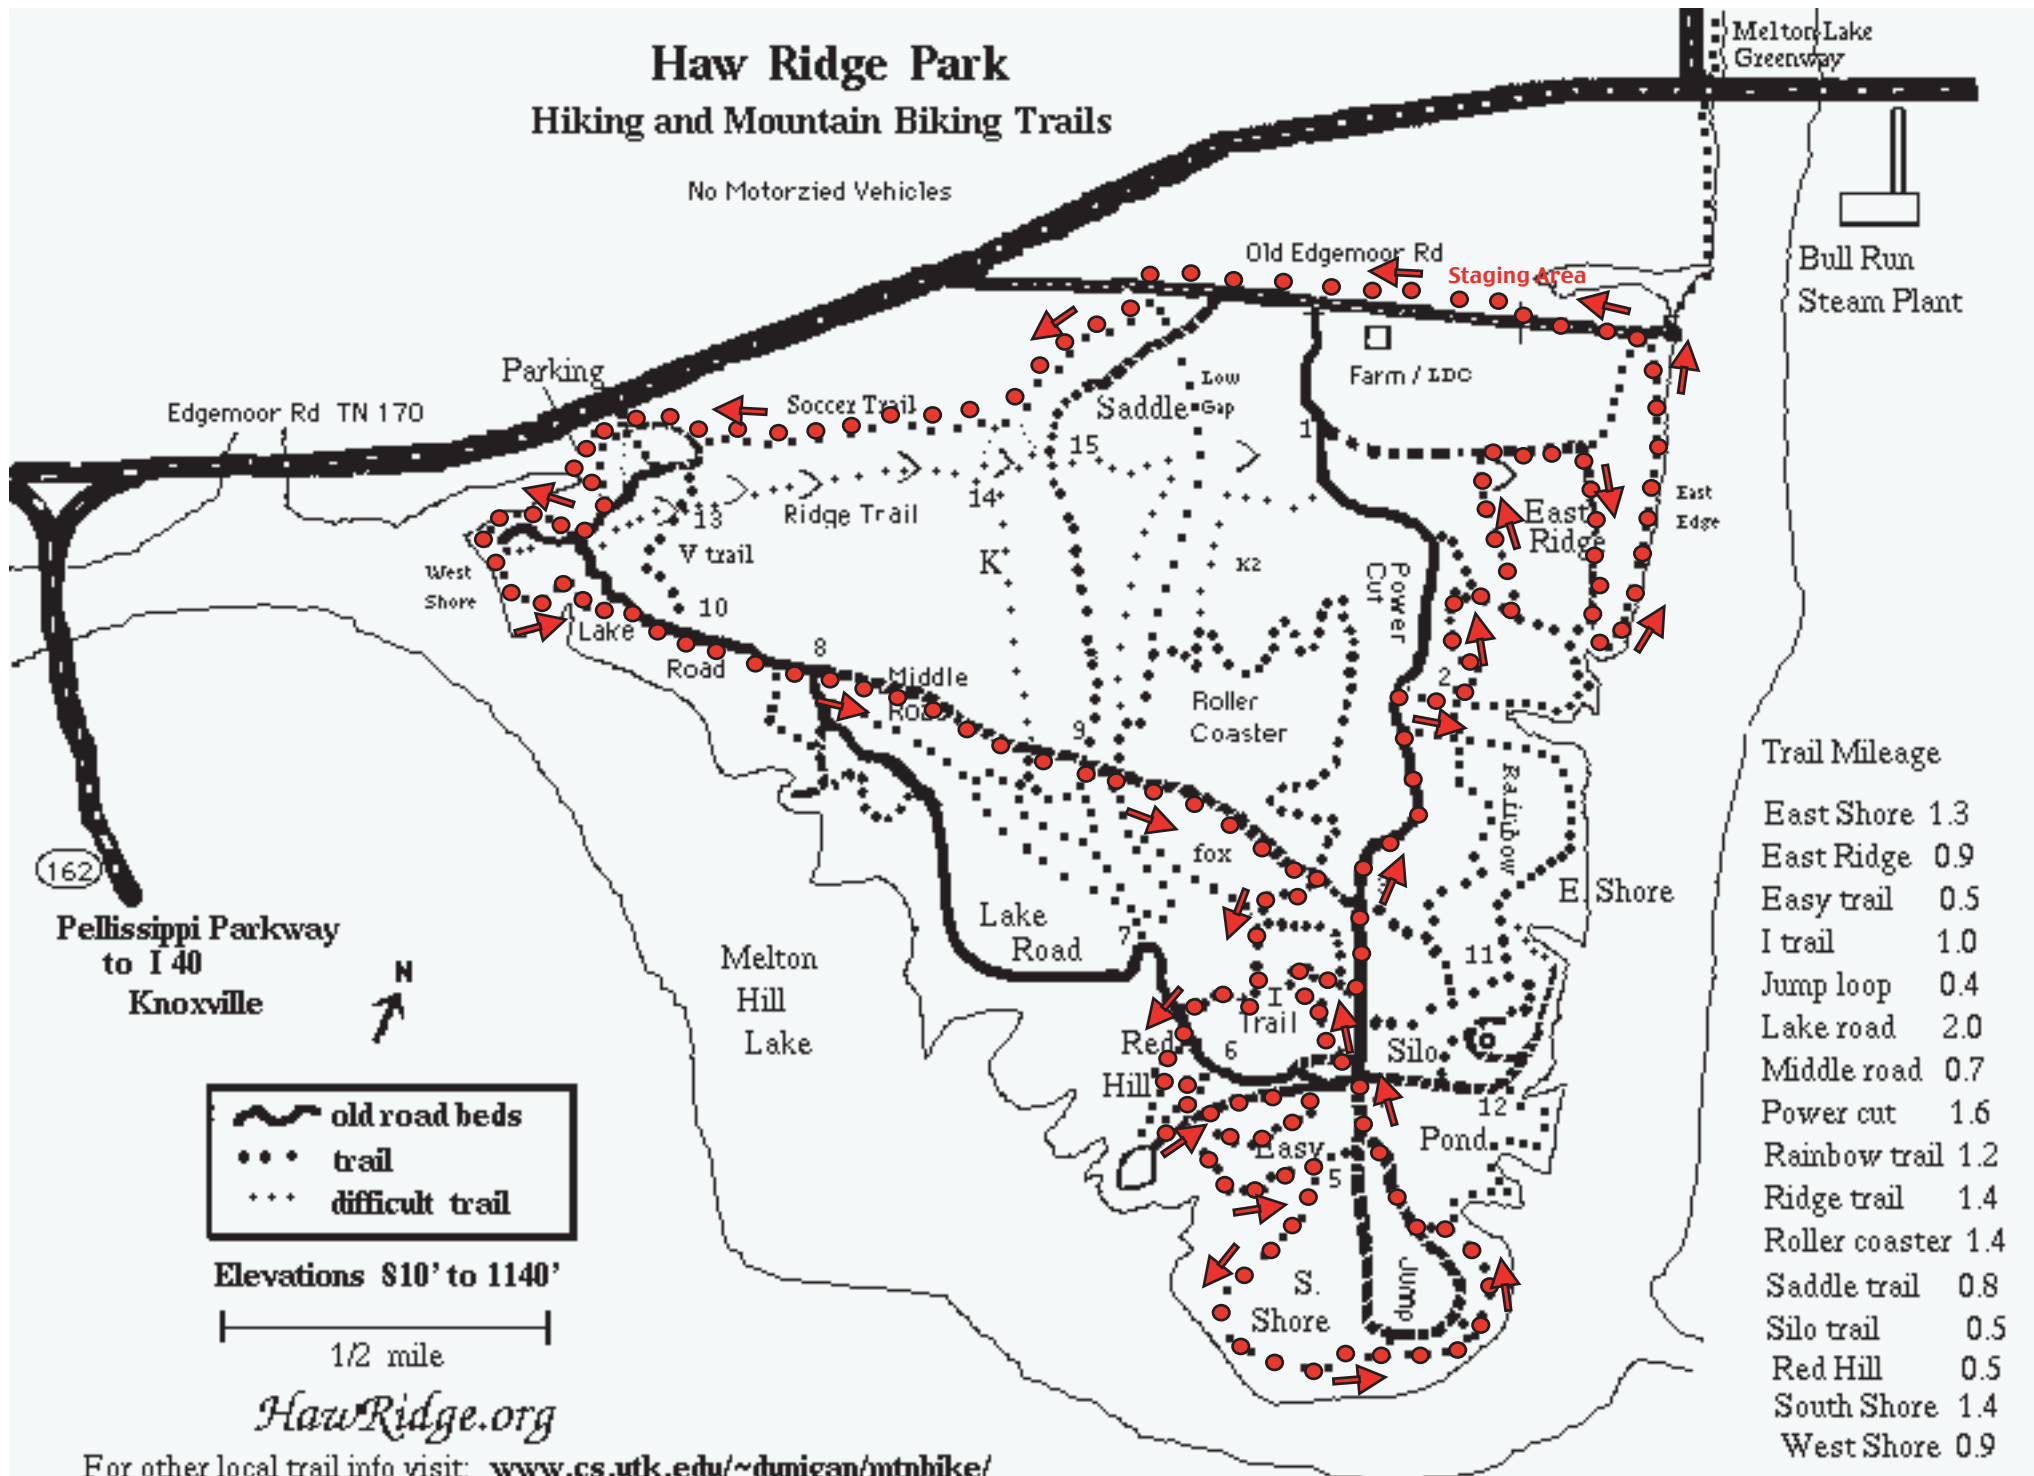

Haw Ridge Park

Hiking and Mountain Biking Trails

No Motorzied Vehicles

Elevations \$10' to 1140'

1/2 mile

HawRidge.org

For other local trail info visit: www.cs.utk.edu/~dunigan/mtrbike/

Haw Ridge geocaches: www.cs.utk.edu/~dunigan/hr caches

thd 8/26/03