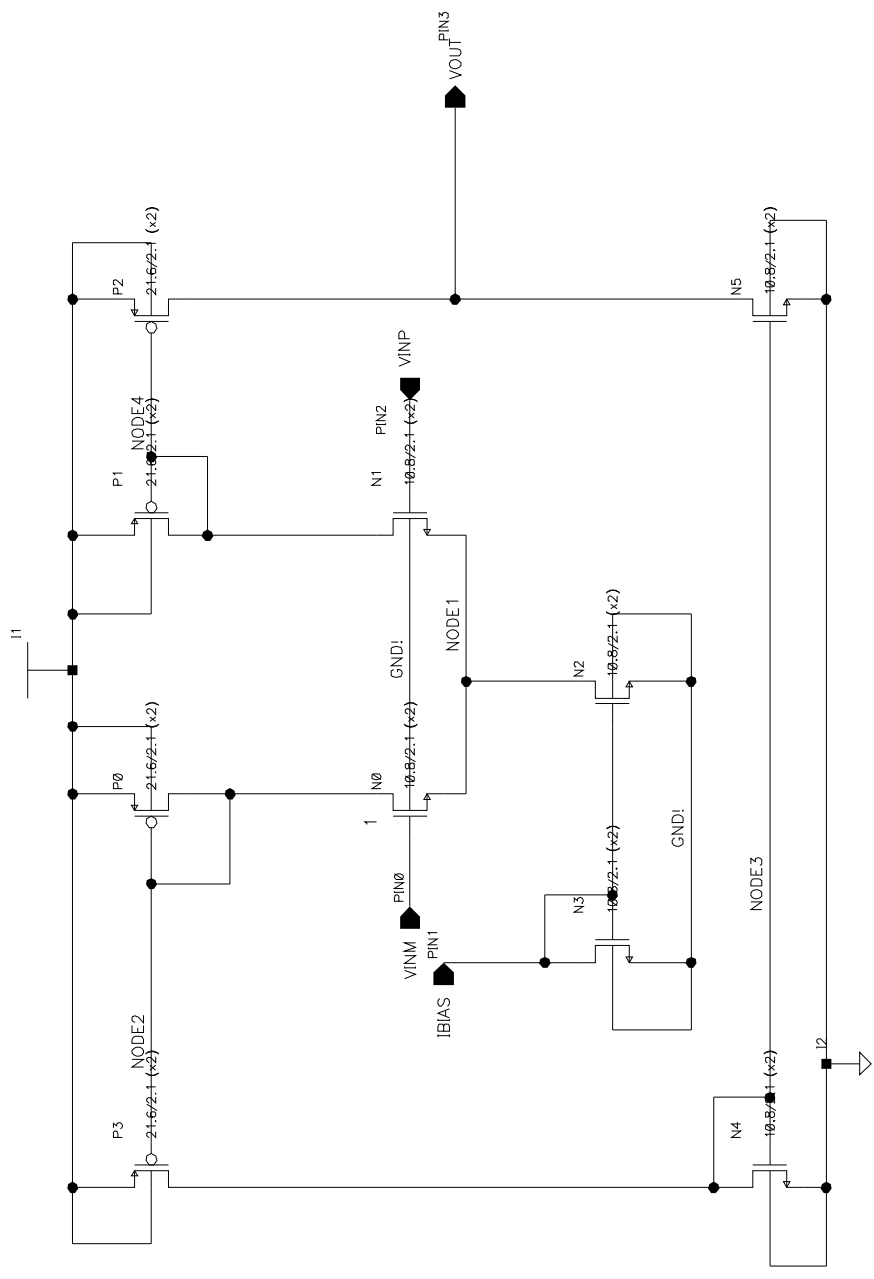

| REVISIONS   |     | DATE |
|-------------|-----|------|
| ZONE        | REV |      |
| DESCRIPTION |     |      |

University of Tennessee – ECE651

UPDATED  
Nov 10 15:16:39 2002

BY  
scterry

SIZE  
A