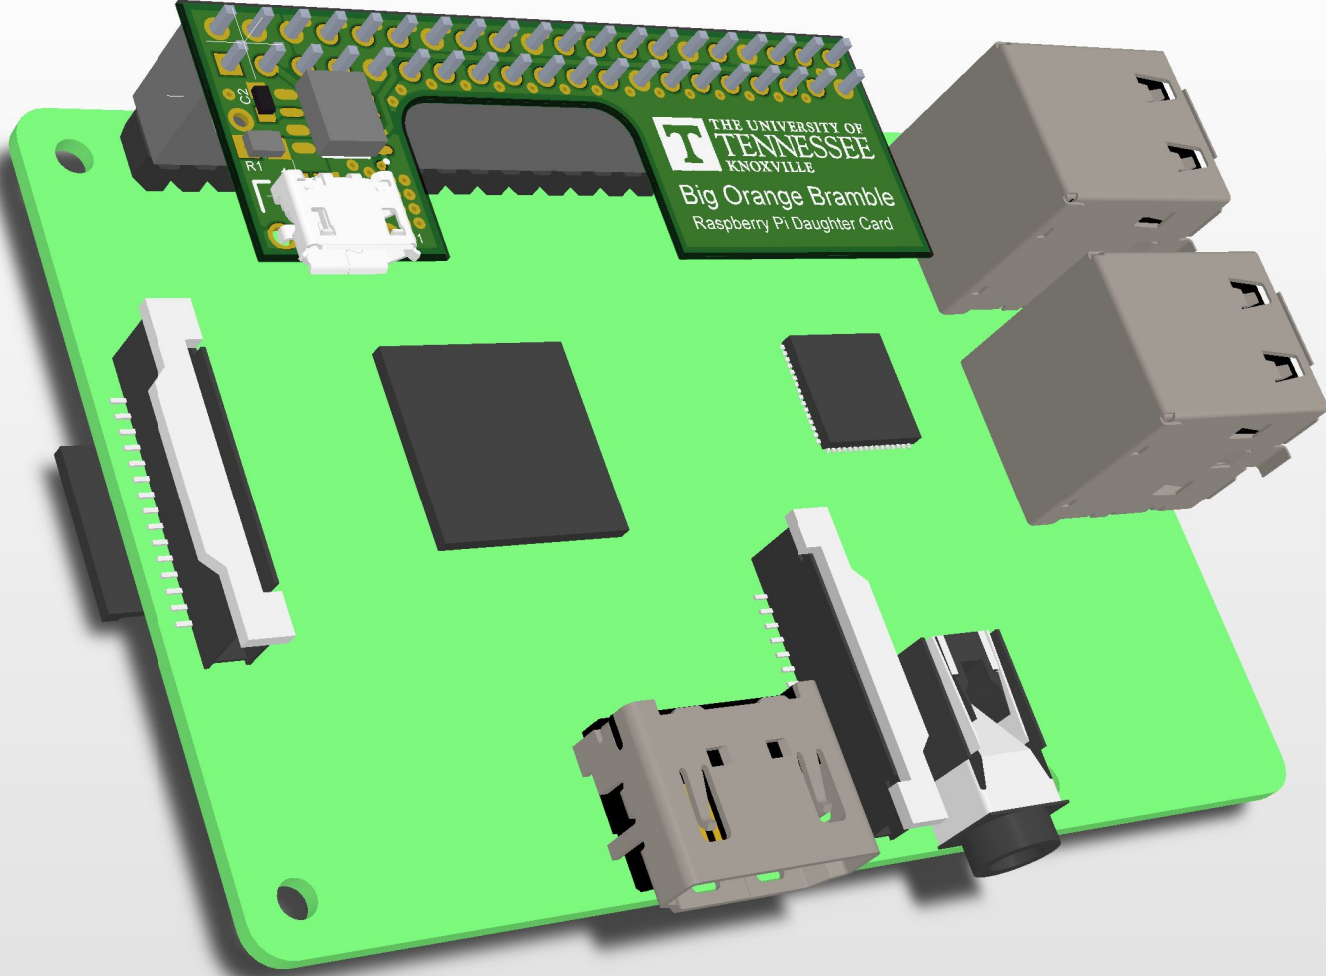

Title: Raspberry Pi Daughter Card			
Contract:	Course: ECE599		
Contractor:	n/a	Engineer: JMS	DrawnBy: JMS
Subcontractor:	The University of Tennessee, Knoxville, EECS Department		Rev: B

1

2

3

4

A

A

B

B

C

C

D

D

Title: Raspberry Pi Daughter Card			
Contract: Course: ECE599			
Contractor: n/a		Engineer: JMS	DrawnBy: JMS
Subcontractor: The University of Tennessee, Knoxville, EECS Department		Rev: B	

1

2

3

4

THE UNIVERSITY OF
TENNESSEE
KNOXVILLE
Big Orange Bramble
Raspberry Pi Daughter Card