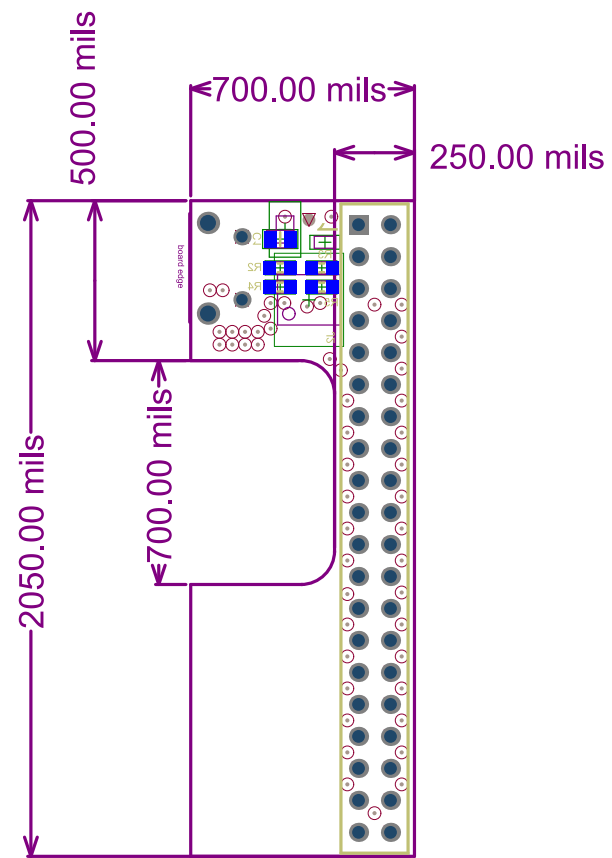

Title: Raspberry Pi Daughter Card			
Contract:	Course: ECE599		
Contractor:	n/a	Engineer: JMS	DrawnBy: JMS
Subcontractor:	The University of Tennessee, Knoxville, EECS Department		Rev: B

1

2

3

4

A

A

B

B

C

C

D

D

Title: Raspberry Pi Daughter Card			
Contract: Course: ECE599			
Contractor: n/a		Engineer: JMS	DrawnBy: JMS
Subcontractor: The University of Tennessee, Knoxville, EECS Department		Rev: B	

1

2

3

4

THE UNIVERSITY OF
TENNESSEE
KNOXVILLE
Big Orange Bramble
Raspberry Pi Daughter Card