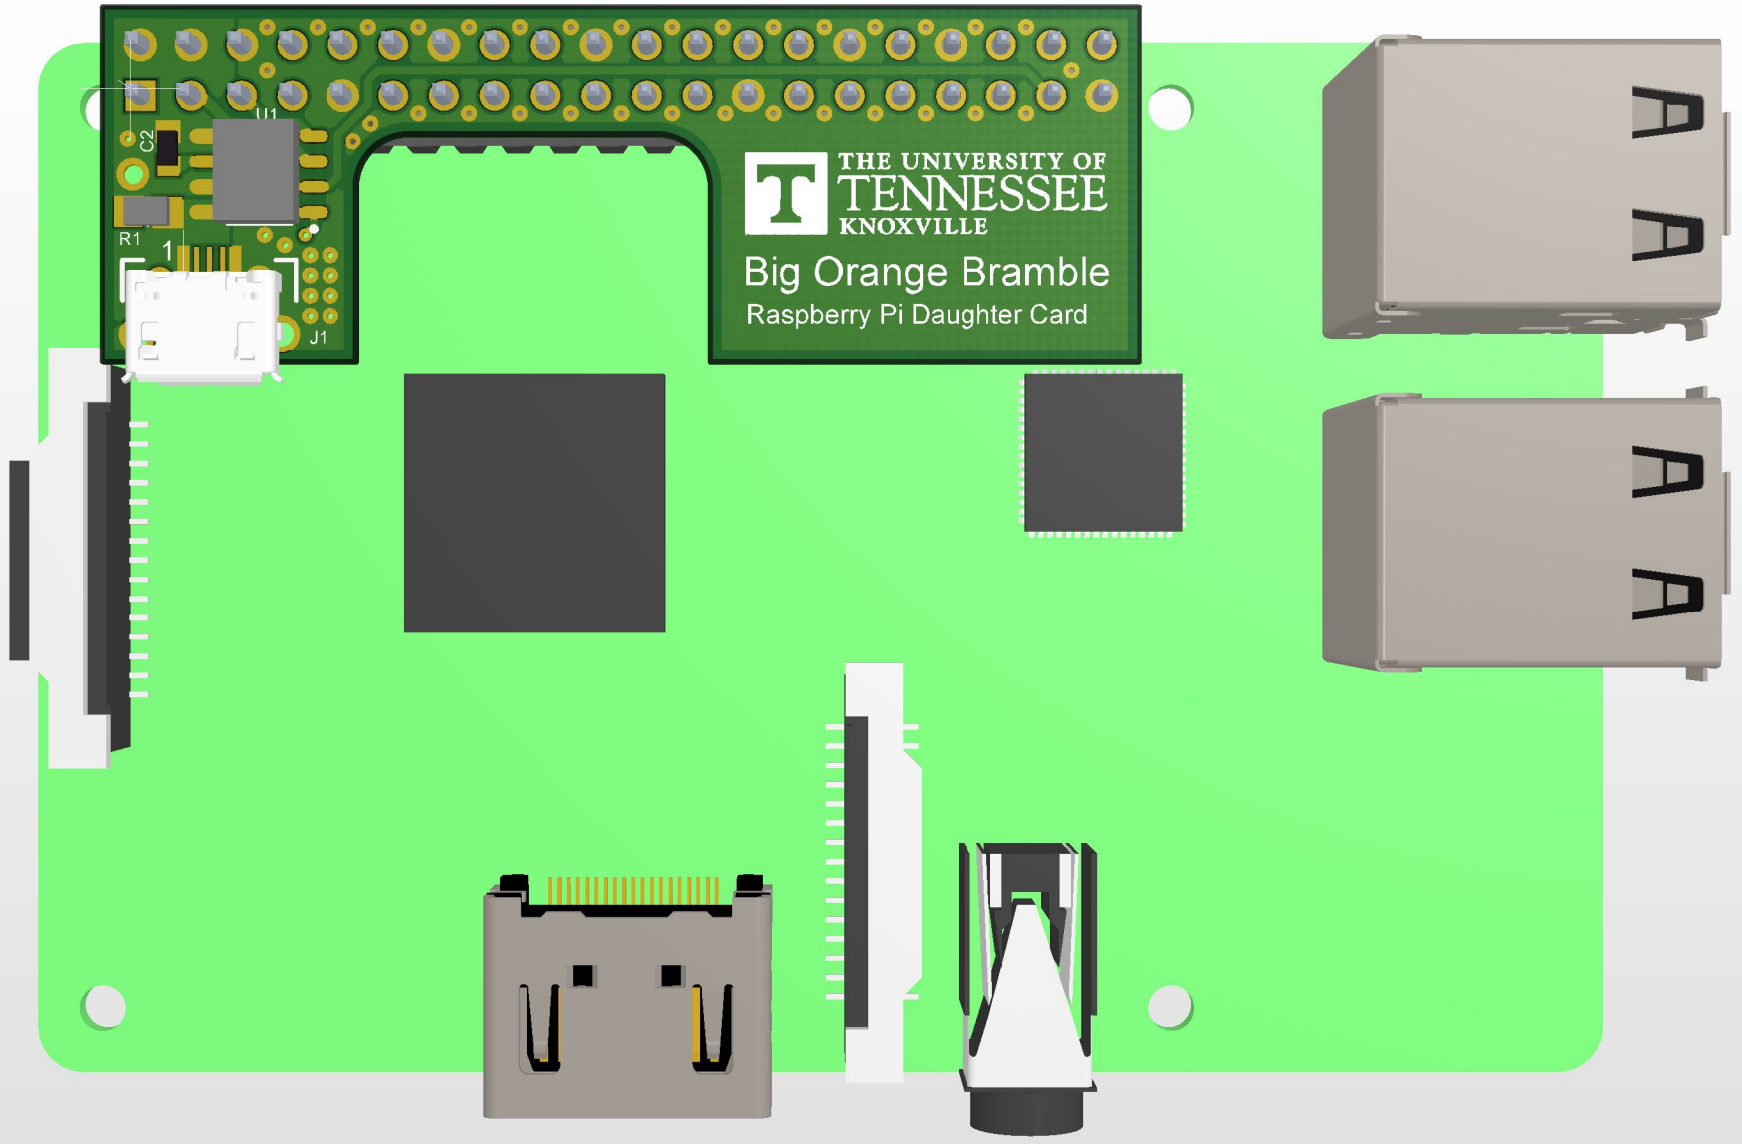

Title: Raspberry Pi Daughter Card			
Contract:	Course: ECE599		
Contractor:	n/a	Engineer: JMS	DrawnBy: JMS
Subcontractor:	The University of Tennessee, Knoxville, EECS Department		Rev: B

1

2

3

4

A

A

B

B

C

C

D

D

Title: Raspberry Pi Daughter Card			
Contract: Course: ECE599			
Contractor: n/a		Engineer: JMS	DrawnBy: JMS
Subcontractor: The University of Tennessee, Knoxville, EECS Department		Rev: B	

1

2

3

4

THE UNIVERSITY OF
TENNESSEE
KNOXVILLE
Big Orange Bramble
Raspberry Pi Daughter Card